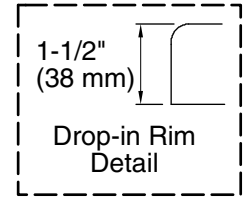

Features

- Integral lumbar support and armrests offer extra comfort while bathing.
- Textured bottom surface.
- Coordinates with other products in the Devonshire collection.
- 60" (1524 mm) x 32" (813 mm) x 20" (508 mm)

Color	Code	Description
	0	White
	96	Biscuit
	NY	Dune
	G9	Sandbar

No change in measurements if connected with drain illustrated. (K-7161-AF)

Technical Information

All product dimensions are nominal.

Installation:	Drop-in
Drain location:	End
Basin area, bottom:	42" x 20" (1067 mm x 508 mm)
Basin area, top:	51" x 24" (1295 mm x 610 mm)
Weight:	70 lbs (31.8 kg)
Minimum floor load:	41 lbs/ft ² (200.2 kg/m ²)
Water depth:	14" (356 mm)
Water capacity:	60 gal (227.1 L)
Cutout:	Drop-in, 58" x 30" (1473 mm x 762 mm)
Minimum flat for door:	2-1/2" (64 mm)