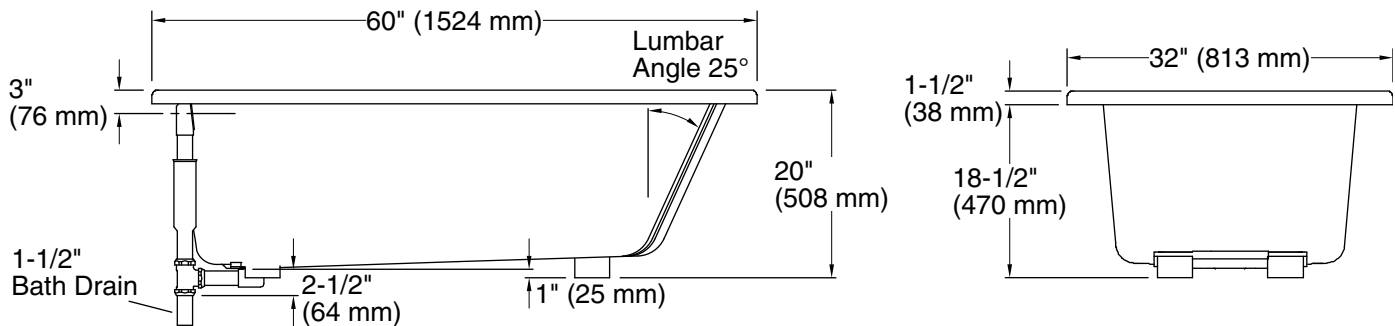

Features

- Integral lumbar support and armrests offer extra comfort while bathing.
- Textured bottom surface.
- Coordinates with other products in the Devonshire collection.
- 60" (1524 mm) x 32" (813 mm) x 20" (508 mm)

Color	Code	Description
	0	White
	96	Biscuit
	NY	Dune
	G9	Sandbar

No change in measurements if connected with drain illustrated. (K-7161-AF)

Technical Information

All product dimensions are nominal.

Installation:	Drop-in
Drain location:	End
Basin area, bottom:	42" x 20" (1067 mm x 508 mm)
Basin area, top:	51" x 24" (1295 mm x 610 mm)
Weight:	70 lbs (31.8 kg)
Minimum floor load:	41 lbs/ft ² (200.2 kg/m ²)
Water depth:	14" (356 mm)
Water capacity:	60 gal (227.1 L)
Cutout:	Drop-in, 58" x 30" (1473 mm x 762 mm)
Minimum flat for door:	2-1/2" (64 mm)

Notes

Measure your actual product for rough-in details.

Install this product according to the installation instructions.

The hot water supply should be 70% of the capacity of the bath or greater. Installations will vary.