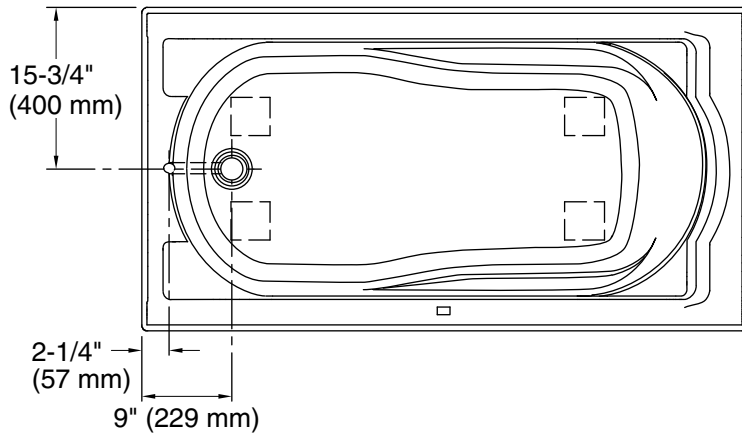

Features

- Integral lumbar support and armrests offer extra comfort while bathing.
- Textured bottom surface.
- Coordinates with other products in the Devonshire collection.
- 60" (1524 mm) x 32" (813 mm) x 20" (508 mm)

Color	Code	Description
	0	White
	96	Biscuit
	NY	Dune
	G9	Sandbar

No change in measurements if connected with drain illustrated. (K-7161-AF)

Technical Information

All product dimensions are nominal.

Installation:	Drop-in
Drain location:	End
Basin area, bottom:	42" x 20" (1067 mm x 508 mm)
Basin area, top:	51" x 24" (1295 mm x 610 mm)
Weight:	70 lbs (31.8 kg)
Minimum floor load:	41 lbs/ft ² (200.2 kg/m ²)
Water depth:	14" (356 mm)
Water capacity:	60 gal (227.1 L)
Cutout:	Drop-in, 58" x 30" (1473 mm x 762 mm)
Minimum flat for door:	2-1/2" (64 mm)

Notes

Measure your actual product for rough-in details.

Install this product according to the installation instructions.

The hot water supply should be 70% of the capacity of the bath or greater. Installations will vary.